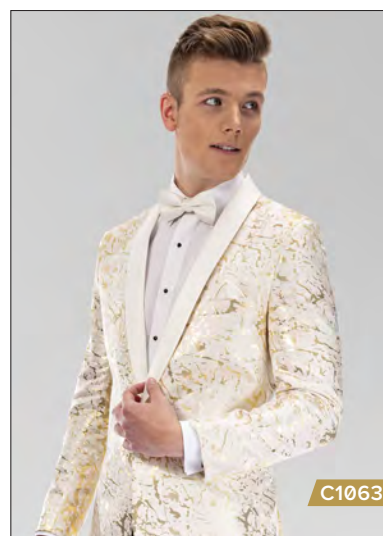

NEW

Newly Discontinued for 2026

Quantities are limited. All freight charges are to be paid by the purchaser, and all shipments are to be paid by C.O.D. or credit card. All sales are final.

Check inventory and place orders for sale merchandise on www.paulmorrellonline.com. Save 5% on all PM Online orders!