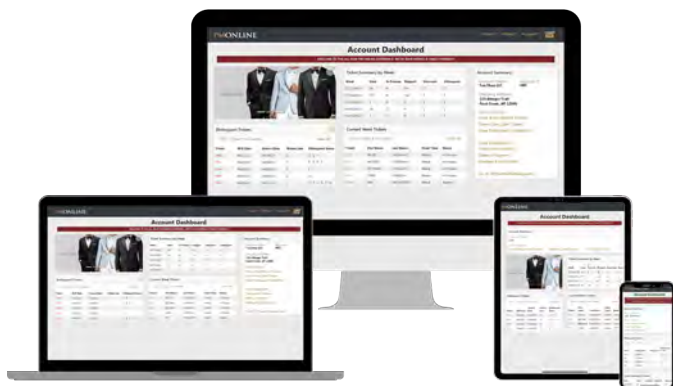

Save 5% on all
**Close-Out &
Seconds Sales**

by ordering online through
PaulMorrellOnline.com

Check inventory and place orders for sale merchandise on www.paulmorrellonline.com. Save 5% on **all** PM Online orders!