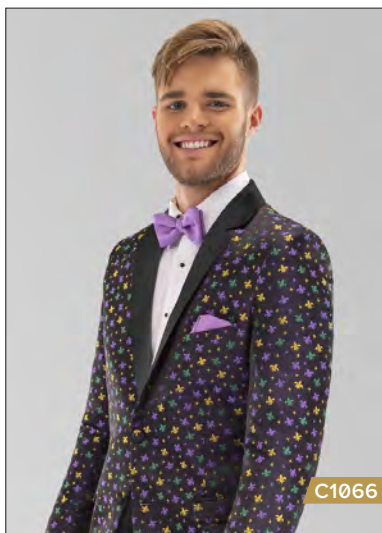

NEW

Newly Discontinued for 2026

Quantities are limited. All freight charges are to be paid by the purchaser, and all shipments are to be paid by C.O.D. or credit card. All sales are final.

Check inventory and place orders for sale merchandise on www.paulmorrellonline.com. Save 5% on all PM Online orders!