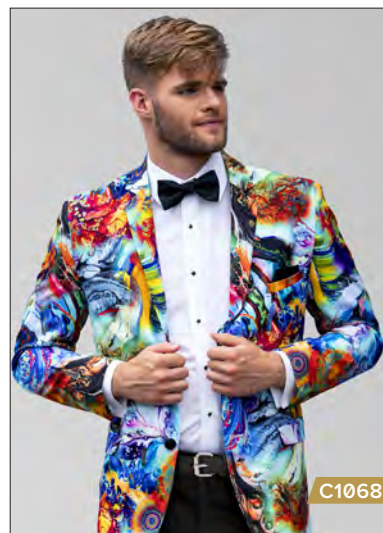

NEW

Newly Discontinued for 2026

Quantities are limited. All freight charges are to be paid by the purchaser, and all shipments are to be paid by C.O.D. or credit card. All sales are final.

Check inventory and place orders for sale merchandise on www.paulmorrellonline.com. Save 5% on all PM Online orders!